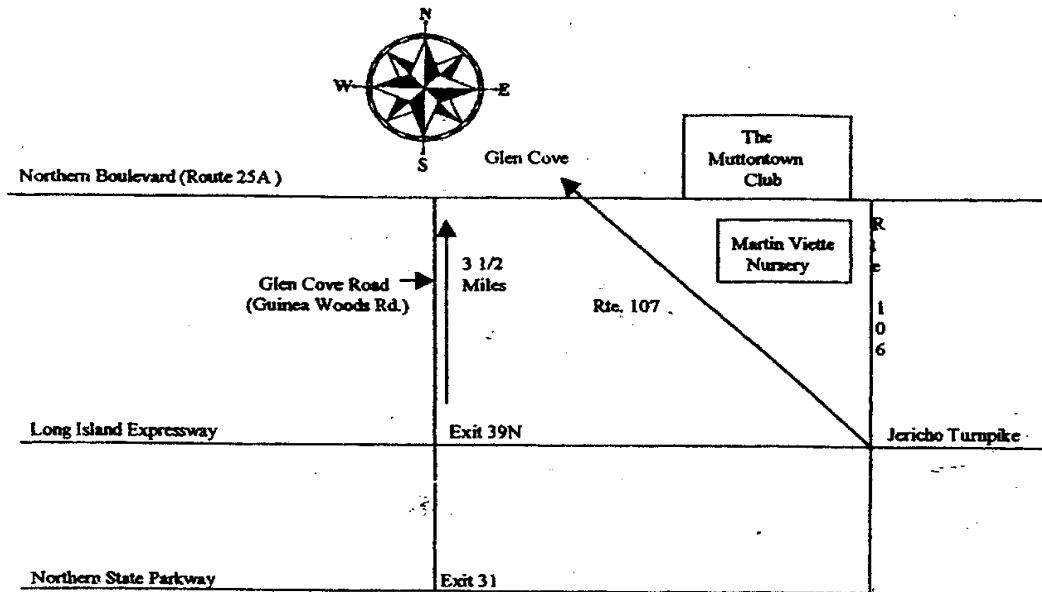

THE MUTTONTOWN CLUB

5933 Northern Blvd, East Norwich, NY 11732

Our entrance is on Northern Blvd, directly across from Heritage Farm and Garden located at 6050 Northern Blvd.

AUTO DIRECTIONS TO CLUB (516) 922-7500
NORTHERN STATE PARKWAY EXIT 31 OR LONG ISLAND EXPRESSWAY EXIT 39N.
PROCEED NORTH ON GLEN COVE ROAD (GUINEA WOODS ROAD) TO NORTHERN
BOULEVARD (25A) TURN RIGHT AND PROCEED 4 1/2 MILES TO CLUB ON LEFT SIDE OF
ROAD.

Directions from LIE to The Muttontown Club

- 1) LIE to Exit 41N (route 106/107)
- 2) When you get off, bear to the right to stay on route 106N
- 3) Take 106N to Northern Blvd (Rothmans Steak House on the NW corner, TD Bank on SE corner).
- 4) Make left onto Northern Blvd.
- 5) The Club is located at 5933 Northern Blvd, East Norwich, NY 11732

The Club is exactly 1 mile west on the right-hand side directly across from Heritage Farm and Gardens. The Club entrance is directly on **NORTHERN BLVD**, between Linden Lane and Ripley Lane. The club sign is quite small on a tree.

Entrance on **Northern Blvd.**